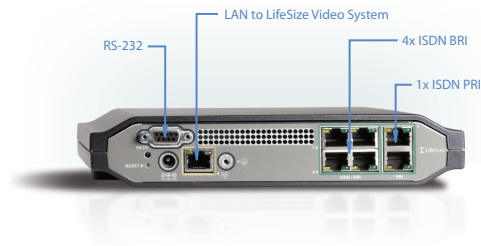

Product Specifications

System Capacity

Supports a single call up to maximum of:
8B channels (512 kbps) on the BRIs (S/T)
18B channels (1.152 Mbps) on the PRI (E1/T1)

Endpoints Supported

LifeSize Room and LifeSize Team to any:
ISDN (H.320) video and audio end points
via ISDN to IP (H.323) video and audio end points

Gateway Features

H.323 Call Routing to ISDN
H.320 Call Routing to IP
H.323 Call Routing to IP via ISDN
Automatic ISDN downspeeding to available IP or ISDN rates at call setup

ISDN Call Features

Supports ETSI/NAT variants (AT&T 4ess, AT&T 5ess, Nortel DMS 100, ETSI, NI, NTT)
Auto SPID detection (Only on National ISDN)
Supports Hong Kong PRI

Dual Video Support

Standards-based H.239 support for dual streaming support for presentations and collaboration for H.320 and H.323

Video Standards

H.263, H.264

Audio Standards

G.711 (A-Law/U-Law), G.722, G.722.1 (24kbps/32 kbps)

Additional Supported Standards

H.221, H.230, H.239, H.242, H.320, H.323, Bonding (ISO 13871)

Video Resolutions

Supports all H.320 video resolutions including CIF, 4CIF, SIF, 2SIF, 4SIF, HD

Network Interfaces

4 x BRI (RJ-45) S/T
1 x PRI T1/E1 (RJ-45)
1 x 10/100 Mbps auto sensing

System Management

Management via embedded Web server using HTTPS

Security

Flash-based Web management tool
Admin password
SNMP security alerts
Ability to disable IP services and Telnet

System Design

Physical Dimensions
Height: 42 mm / 1.65 in
Width: 215 mm / 8.46 in
Depth: 190 mm / 7.48 in
Weight: 1.043 Kg / 2.2 lbs

Power

POE 48VDC power

Environmental Data

Operating temperature:
0°C (32°F) to 40°C (104°F)
Operating humidity:
15% to 85%, non-condensing
Storage temperature:
-40°C (-40°F) to 70°C (158°F)
Storage humidity: 10% to 90%